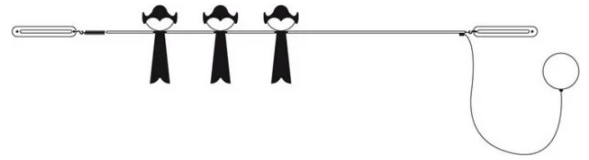

# Le Rondini

Elio Martinelli

Typology Wall  
Utilisation Indoor

colors

230V 3x 3 W 350 lm (1050lm)

indirect light

Wall lamp composed by two chromed conductors fixed to two support in painted metal, to fix the wall and by three swallows in painted aluminium, which can be positioned on two conductors. For Led bulbs (included). Complete of electronic driver 230/12V inside the wall stud in white lacquered aluminium.

Family Le Rondini  
 Typology Wall  
 Utilisation Indoor

**Dimensions**

Profondità 28 cm  
 Lunghezza 162 cm  
 Power supply cable length 0 cm  
 Weight 2 Kg

**Materials**

Structure brass Elementi ironaluminium  
 Canopy iron